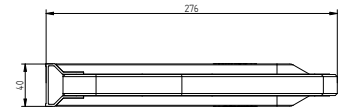

SPECIFICATIONS

Art. no.	8014
Width	276mm
Height	1700mm
Thickness	20mm
Thickness at base	40mm
Weight	7 kg
Power consumption	
Per antenna	15W

DETECTION RANGE^{1) 2)} UP TO

AM Label	0.75m
Polar Tag AM	0.80m
A3 Tag AM	1.20m