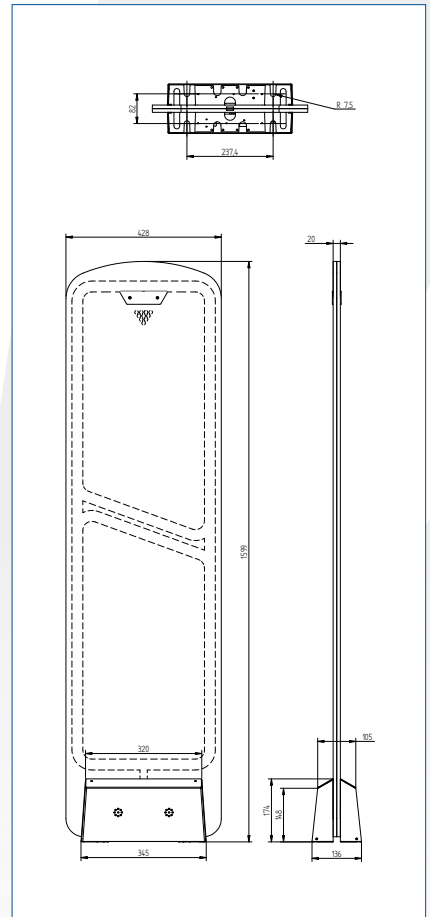

Attractive frosted plexiglass design

Wide detection range

Specifications

Art. no.	8002v3
Width	430mm
Height	1576mm
Thickness	20mm
Thickness at base	136mm
Weight	21kg
Standard frequency	58kHz
Colour	Frosted plexiglass
Approvals	CE, FCC

Detection Range^{1) 2)} Up to

AM Label	0.80m
Polar Tag AM	0.90m
A3 Tag AM	1.30m

¹⁾ Detection range on each side of antenna

²⁾ Tested with Gateway tags in different orientations. Effective rate of detection is influenced by the store environment.