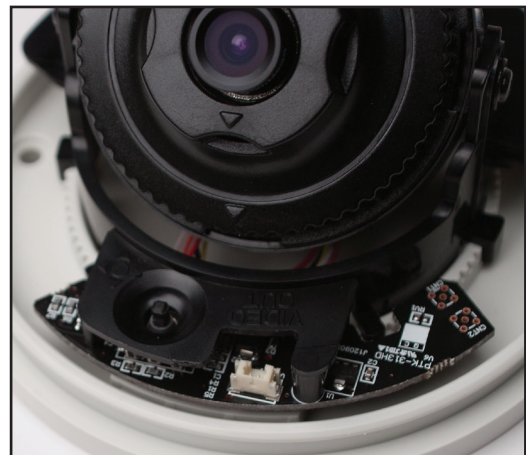

FEATURES:

- 1/2.9" Progressive Scan Sony CMOS
- 2.0 MegaPixel With full 1080p/720p HD-SDI Output (SMPTE 292M)
- 3.7mm Fixed Iris lens Included
- Mechanical IR Cut Filter (True Day/Night)
- 16:9 Video format
- Advanced OSD Functions: WDR, 3D-DNR, Night Watch DSS Low Light Color Technology, ACE (Adaptive Color Enhancement), Motion Detection, Privacy, Digital Zoom, HLM, Flip, Mirror
- 100% Pure Digital Transmission of video data
- Up to 700' HD Transmission Range (Depending on cable characteristics and integrity)
- 12VDC Operation
- Available in Ivory or Black

HDcctv
High Definition CCTV Over COAX

With the all new On Cue Lineup, 2MP 1080P images can be recorded using existing coax cable with distances up to 700' depending on cable characteristics and integrity. 4 new camera options cover most any application, and High Definition Stand-Alone Digital Recorders with remote software and mobile apps offer performance and versatility never before available in the security marketplace.

VTD-HOC4F/I Inside Controls

Specifications

Sensor	1/2.9" Sony CMOS (IMX122LQJ)
Resolution	2.0 MegaPixel (1080p / 720p)
S/N	More than 52 dB (AGC Off)
Video Output	1x HD-SDI (BNC) / 1x SD CVBS (BNC)
Lens	3.7mm Fixed
Minimum Illumination	1 Lux at F1.2 / 0.1 Lux (B/W)
Day/Night	Mechanical IR Cut Filter (True Day/Night)
Electronic shutter speed	Auto / Manual (1/30sec ~ 1/30,000sec)
White Balance	Auto / Auto EXT / Pushing / Manual
Brightness	Adjustable (0 ~ 20 Steps)
DSS (Sens-Up)	YES
DNR	3D-DNR
WDR	YES
OSD Language	English
Digital Zoom	0 ~ x127
Privacy	YES (32 Zones)
Motion Detection	YES
ACE (Adaptive Color Enhancement)	YES
Advanced OSD Functions	HLM, Flip, Freeze, Sharpness, Mirror
Communication	RS-485 (PELCO-D)
HD Transmission Range	Up to 700' (Depending on cable characteristics and integrity)
Operating Conditions	14°-122°F (-10°-50°C) < 80% RH
Input Voltage	12VDC
Power Consumption	200mA
Dimensions	4.6" x 3.07" (Dia. x H)