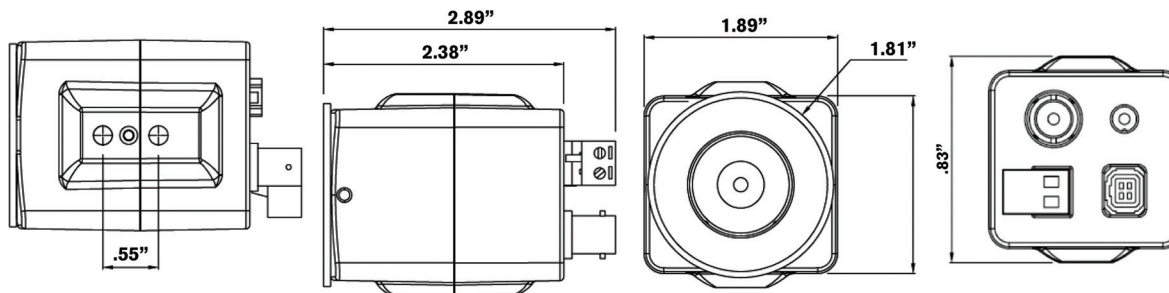

High Resolution, Wide Dynamic Range, Crystal Clear Image Quality.

FEATURES

- 1/3" Sony High Density Sony EX-View CCD (960H)
- High Resolution of 700 Horizontal Lines
- Sony Effio-E Digital Signal Processor
- Small scale design to fit in 5" dome enclosures
- E-WDR by ATR (Adaptive Tone Reproduction)
- Sensitivity of 0.003Lux (F1.2@40IRE)
- 2D-DNR - 2D Digital Noise Reduction
- True Day/Night by ICR - Infrared Cut Removal
- Built-in Motion Detection
- Privacy Mask function
- On Screen Display (OSD) Menu
- 24VAC/12VDC Dual Voltage

(888) VITEK-70 | WWW.VITEKCCTV.COM
28492 Constellation Road Valencia, CA 91355

VTC-C770DS

700 TVL Day/Night EX-View CCD
Camera w/Effio-E Processing

Detailed Specifications

Image Device	High Density 1/3" SONY EX-view CCD (960H)
Effective Pixels	976(H) x 494(V)
TV system	NTSC
Scan frequency.	59.94Hz(V),15.734Khz(H), 2:1interlace
Synchronization	Internal/Line lock (Default: Internal)
H. Resolution	over 700TV Lines
Sensitivity	0.003Lux
S/N Ratio	52dB with AGC OFF at 50IRE
Electronic Iris	1/60 ~ 1/100,000sec
White Balance	1,800~10,500°K Automatic tracking
Motion Detection	YES (24x16 BLOCK ALARM AREA)
Auto Iris Control	DC drive iris control. Level control is fixed internally.
E-WDR	YES by ATR (Adaptive Tone Reproduction)
Noise Reduction	2D-DNR
Light Compensation	BLC , HLC
DAY/NIGHT	TDN by ICR
Privacy Mask	Up to 8 programmable mask areas
Auto Iris Control	DC Drive Iris Control
Flicker reduction	Yes (NTSC Japanese version only)
OSD Language	ENGLISH,JAPANESE,DEUTCH,FRANCAIS,RUSSIAN,PORTUGUES,ESPAÑOL
Video Output	VBS 1Vpp +/-10%, 75ohm
Lens mount	CS mount
Operating Power	24VAC(12V-28.8Vac) or 12VDC(10.5-30Vdc), 3Watts max
Operating condition	-10°C ~ +50°C, 85% RH. Max. non-condensing
Dimensions	1.89" x 2.01" x 2.38" (W x H x D)