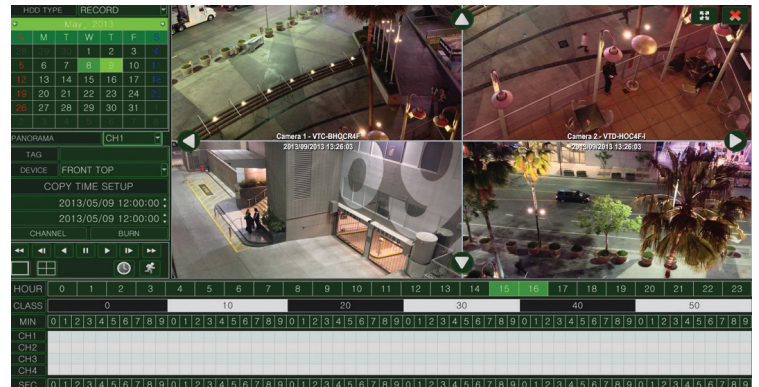

VTC-BHOCR4F

2.0MP HD-SDI IP68 Vandal Resistant WDR Bullet Camera with 4.3mm Lens & 25 IR LEDs

FEATURES:

- 1/2.9" Sony CMOS (IMX122LQJ)
- 2.0 MegaPixel With full 1080p HD-SDI Output (SMPTE 292M)
- 25 850nm Dynamic Intensity IR LEDs with 100' Range
- 4.3mm Fixed Iris lens Included
- Mechanical IR Cut Filter (True Day/Night)
- 3D-DNR Noise Reduction
- 16:9 Video format
- 100% Pure Digital Transmission of video data
- Up to 700' HD Transmission Range (Depending on cable characteristics and integrity)
- 12VDC Operation

Remote Viewing Apps for iPhone, iPad & Android

With the all new On Cue Lineup, 2MP 1080P images can be recorded using existing coax cable with distances up to 700' depending on cable characteristics and integrity. 4 new camera options cover most any application, and High Definition Stand-Alone Digital Recorders with remote software and mobile apps offer performance and versatility never before available in the security marketplace.

Local Management & Viewing Interface when paired with VT-HDOC 4 Channel HD-SDI DVR

(888) VITEK-70 | WWW.VITEKCCTV.COM
28492 Constellation Road Valencia, CA 91355

An Eye On Innovation

Specifications	
Sensor	1/2.9" Sony CMOS (IMX122LQJ)
Resolution	2.0 MegaPixel (1080p)
S/N	More than 52 dB (AGC Off)
Video Output	1x HD-SDI (BNC)
IR Illuminators	25 IR LEDs
IR Color Temp.	850nm
IR Range	100'
Dynamic Intensity IR LEDs	YES
Lens	4.3mm Fixed
Minimum Illumination	1 Lux at F1.2 / 0.1 Lux (B/W) / 0 Lux at IR On
Day/Night	Mechanical IR Cut Filter (True Day/Night)
Electronic shutter speed	Auto (1/ 30sec ~ 1/ 60,000sec)
White Balance	Auto
Brightness	Auto
DNR	3D-DNR
WDR	YES
HD Transmission Range	Up to 700' (Depending on cable characteristics and integrity)
Weather Resistance Rating	IP-68
Operating Conditions	14°-122°F (-10°-50°C) < 80% RH
Input Voltage	12VDC
Power Consumption (12VDC)	200mA / 450mA (IR OFF/ON)
Dimensions	2.95" x 5.12" x 8.39" (W x H x D)