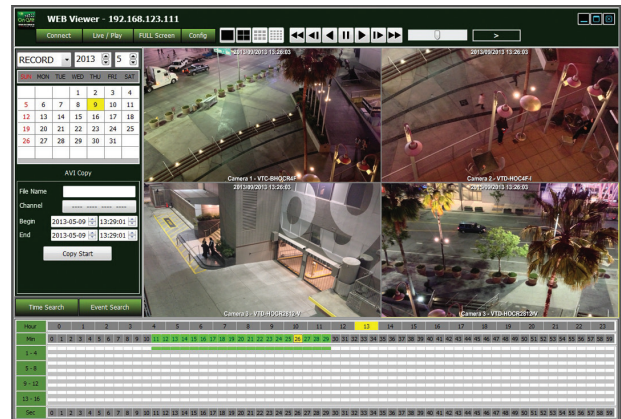

Remote Viewing Apps for iPhone, iPad & Android

With the all new On Cue Lineup, 2MP 1080P images can be recorded using existing coax cable with distances up to 700' depending on cable characteristics and integrity. 4 new camera options cover most any application, and High Definition Stand-Alone Digital Recorders with remote software and mobile apps offer performance and versatility never before available in the security marketplace.

Local Management & Viewing Interface when paired with VT-HDOC 4 Channel HD-SDI DVR

(888) VITEK-70 | WWW.VITEKCCTV.COM
28492 Constellation Road Valencia, CA 91355

An Eye On Innovation

Specifications	
Sensor	1/2.9" Sony CMOS (IMX122LQJ)
Resolution	2.0 MegaPixel (1080p)
S/N	More than 52 dB (AGC Off)
Video Output	1x HD-SDI (BNC)
IR Illuminators	25 IR LEDs
IR Color Temp.	850nm
IR Range	100'
Dynamic Intensity IR LEDs	YES
Lens	4.3mm Fixed
Minimum Illumination	1 Lux at F1.2 / 0.1 Lux (B/W) / 0 Lux at IR On
Day/Night	Mechanical IR Cut Filter (True Day/Night)
Electronic shutter speed	Auto (1/ 30sec ~ 1/ 60,000sec)
White Balance	Auto
Brightness	Auto
DNR	3D-DNR
WDR	YES
HD Transmission Range	Up to 700' (Depending on cable characteristics and integrity)
Weather Resistance Rating	IP-68
Operating Conditions	14°-122°F (-10°-50°C) < 80% RH
Input Voltage	12VDC
Power Consumption (12VDC)	200mA / 450mA (IR OFF/ON)
Dimensions	2.95" x 5.12" x 8.39" (W x H x D)

HDcctv
High Definition CCTV Over COAX

Remote viewing from anywhere using Internet Explorer

AVAILABLE CONFIGURATIONS

VTC-BHOCR4F 2.0MP HD-SDI IP68 Vandal Resistant WDR Bullet Camera with 4.3mm Lens & 25 IR LEDs