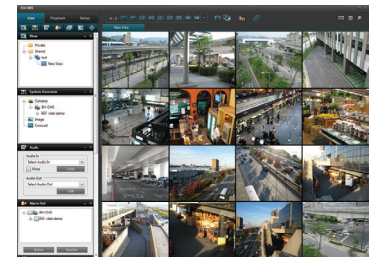

Included CMS Software allows remote viewing & control of multiple DVR's even when located at multiple locations!

FEATURES

- 4, 8 or 16 Video Inputs with 1 Main, 1 Spot Monitor Output, and 1 DVI output
- H.264 Compression
- Up to 480fps Live Display & 480fps Recording (VT-EH16) / 240/240 (VT-EH8) / 120/120 (VT-EH4)
- Supports both Dynamic and Static IP Addresses
- 4 Alarm Inputs / 1 Relay Out
- 500GB to 4TB Internal Storage Options
- Supports two internal Hard Drives
- Remote Viewing over the Internet, LAN, Explorer, Safari, Firefox, Opera and Chrome
- Applications for iPhone, iPad, iTouch and Droid Devices
- "Quick Search" Function for automatic review
- Mac OSX Client & CMS Central Management Software Included
- Automatic sending of Health & Event notifications via email
- Control locally via Front Panel, USB Mouse or with the Included IR Remote control
- PTZ Control over RS-485
- Rack Kit "Ears" Available (VT-E RK)