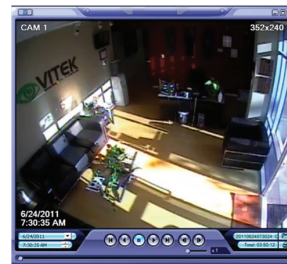

View backups on PC computers using included Backup Player Software